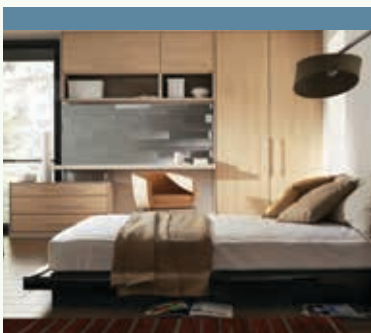

Bella
By BA

The bedroom you've always wanted

Call it contemporary life or timeless classic. Let Bella be in your home. Something for every taste. Flexibility of colour and style, endless combinations. Let the craft inflect your choice. The only decision is the decision of a Bella bedroom.