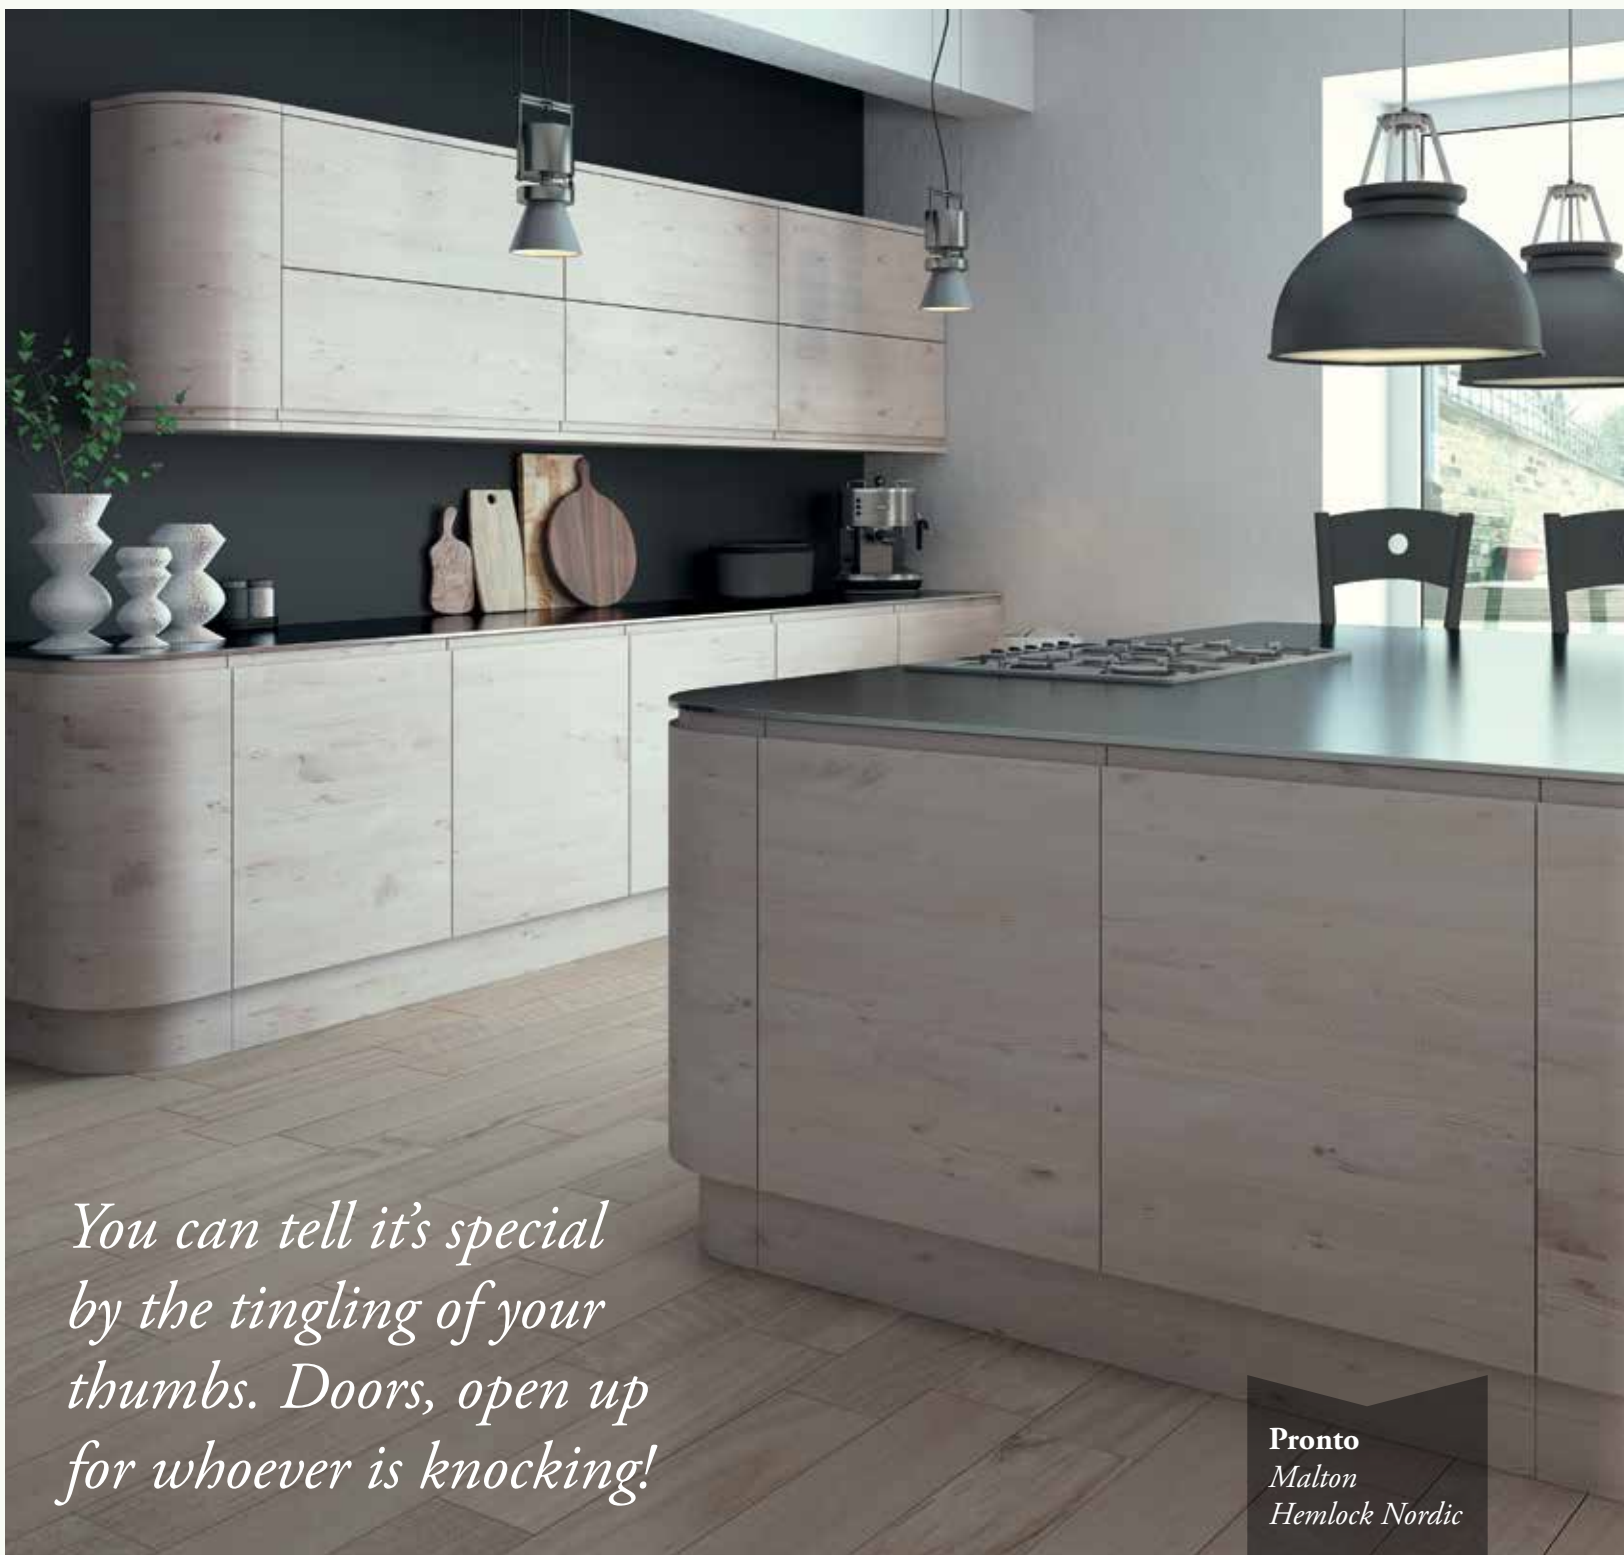

Pronto
Lacarre
Gloss White

*The Lacarre kitchen cocktail. Vermouth,
clear spirit and a hint of caraway.*

*You can tell it's special
by the tingling of your
thumbs. Doors, open up
for whoever is knocking!*