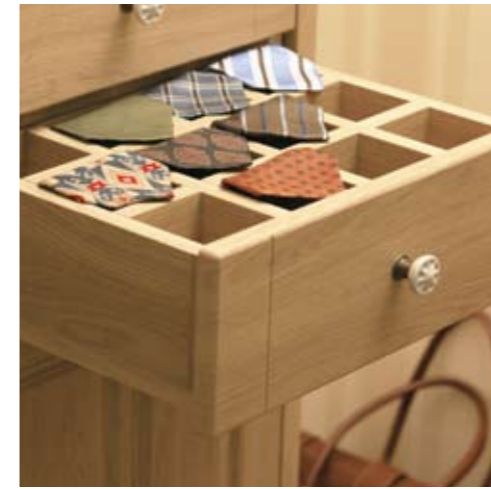

Scrimshaw carving – fine attention to detail.
Statuesque, crafted – working with ivory,
the most delicate of touch and deftness of hand.
Precision to dream of, better to behold.

colour: lissa oak
style: gothic

Romance, passion, supernatural.
Things move in the night: the earth,
the moon and the stars.
Wuthering Heights. Wild Storms.
Tempestuous.