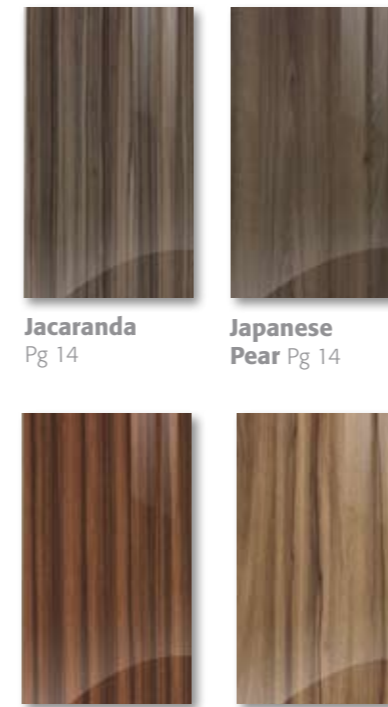

ultragloss woodgrains

Jacaranda Pg 14
Japanese Pear Pg 14
Macassar Pg 15
Noce Marino Pg 15, 16, 17

All ultragloss woodgrain doors, drawer fronts and panels are available with; matching, glass effect or brushed steel effect edges.

Samples shown are ultragloss noce marino