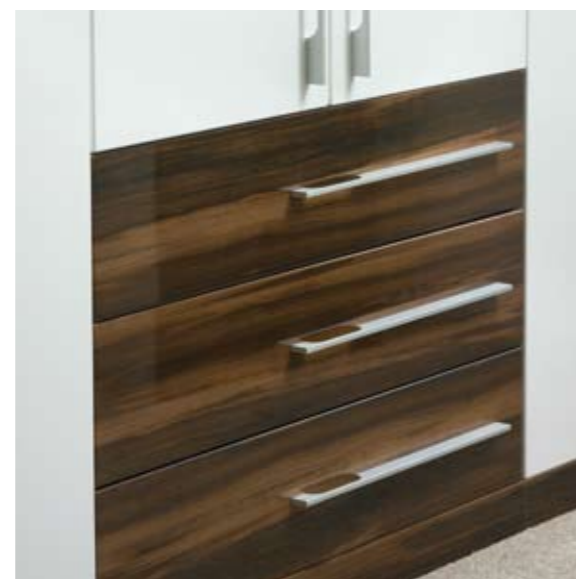

Choose a style, any style

Calm, relaxing and soothing as a northern forest in winter. colour: high gloss snow larch style: venice

colour mix: high gloss plum prunus,  
high gloss white  
style: venice

The plum choice, a beautiful bedroom. Italian sophistication and style,  
the romance and allure of Venice in autumn hues. Tasteful, and tasty.