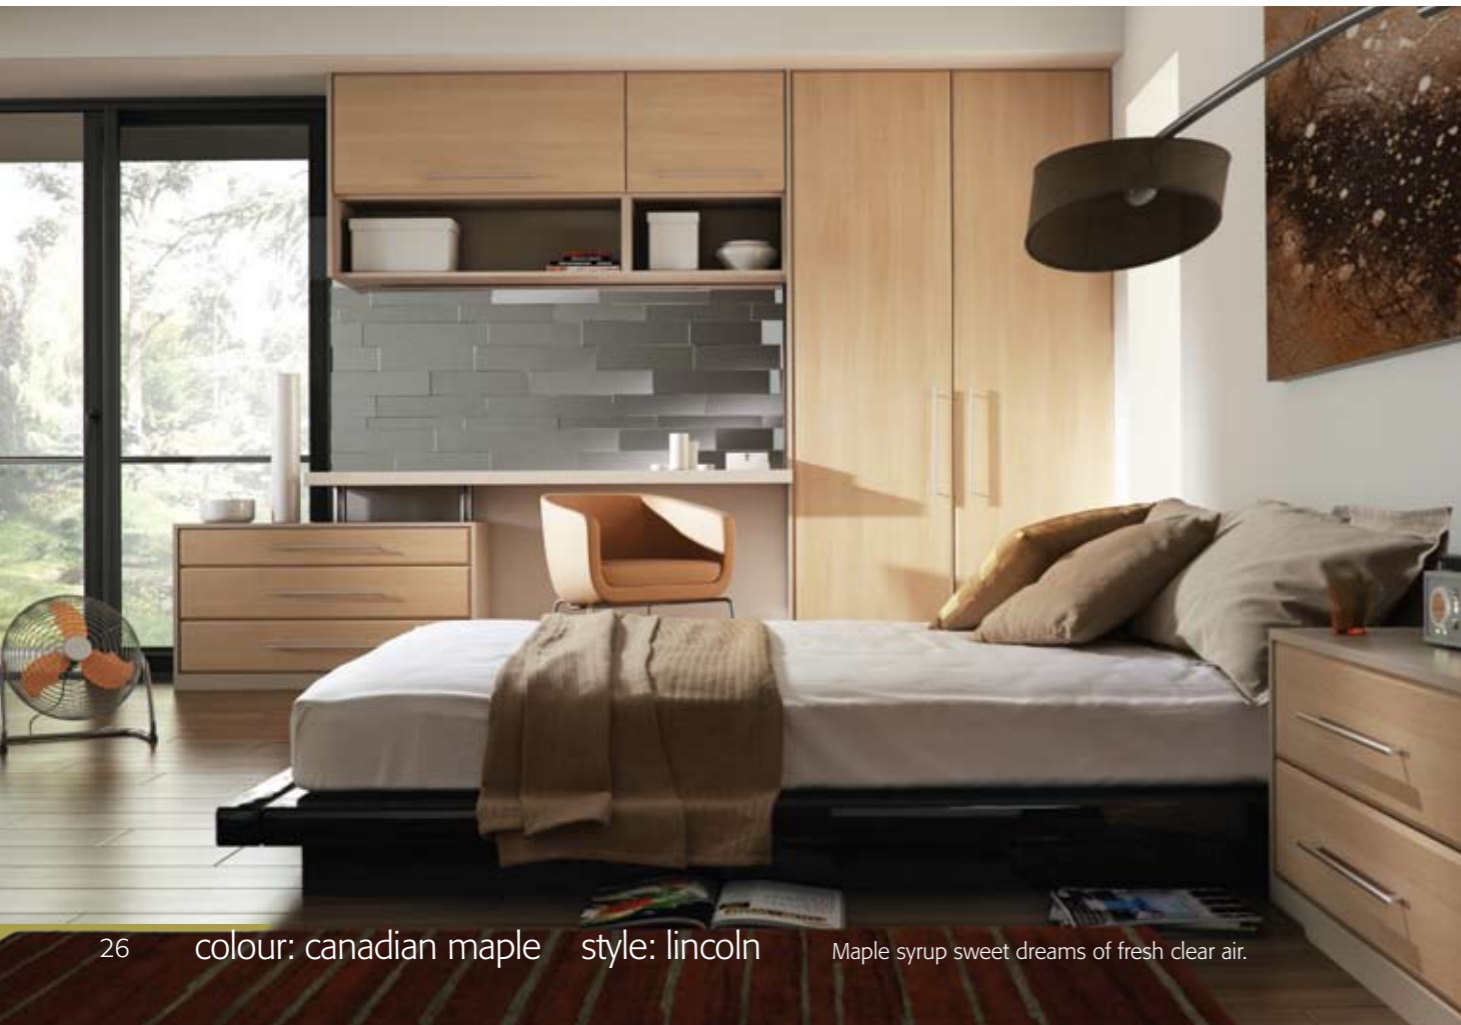

26 colour: canadian maple style: lincoln

Maple syrup sweet dreams of fresh clear air.