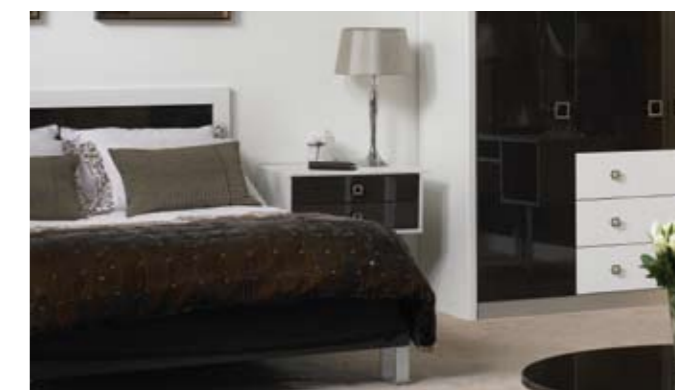

Capri Bed (3', 4'6", 5' widths)