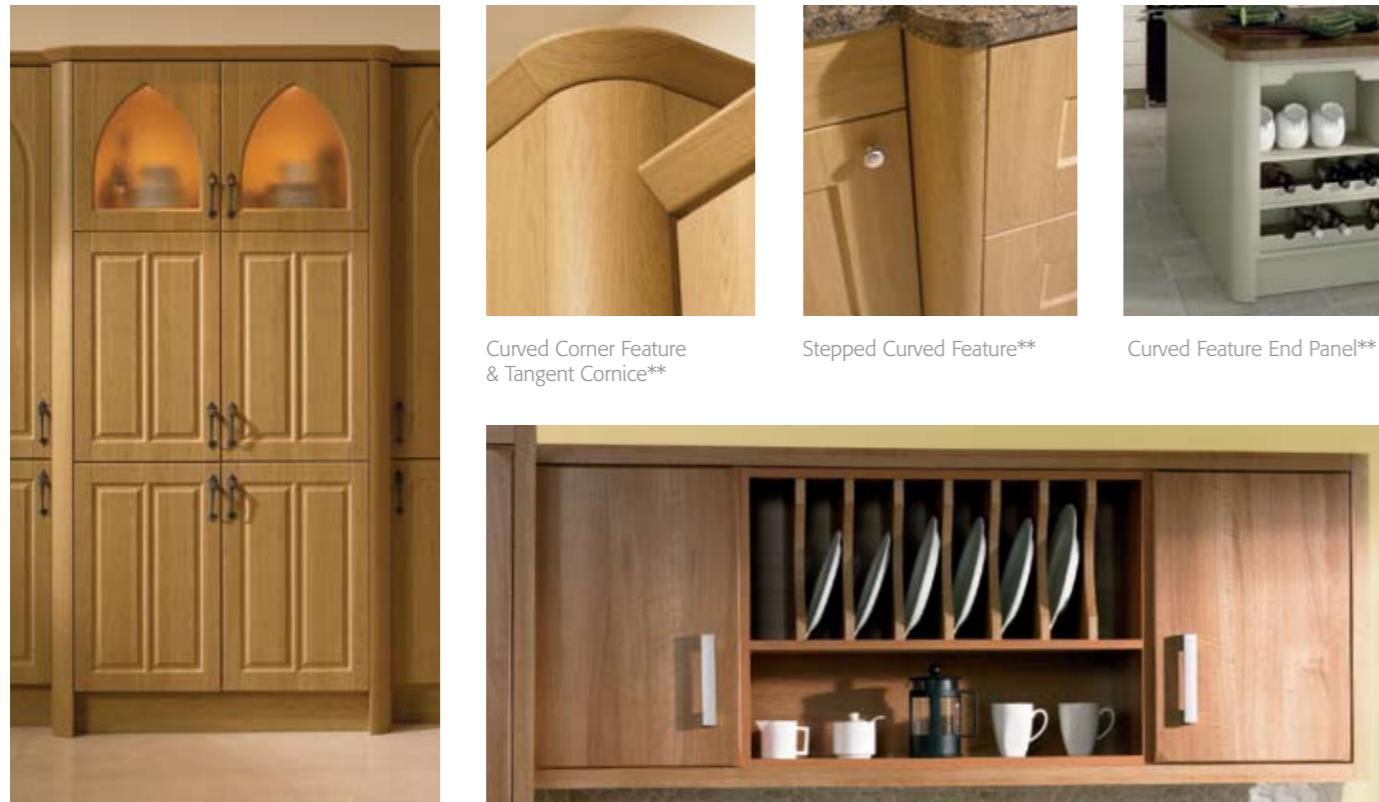

curved, chunky & standard feature options

Stepped Curved Feature** Curved Corner Feature & Tangent Cornice** Stepped Curved Feature** Curved Feature End Panel** Stepped Curved Feature** Chunky Surround Feature***