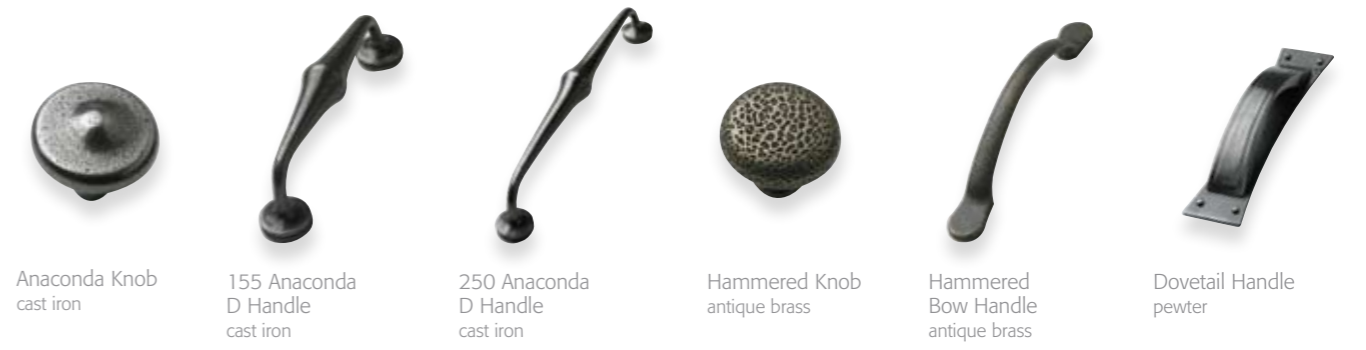

50 Riven Handle stainless steel

80 Riven Handle stainless steel

Slim Bar Handle stainless steel
Flat Bar Handle satin chrome
Bow Handle satin chrome
Wave Handle satin chrome
Barrel Handle stainless steel

Stepped Taper handle stainless steel
Oval Handle satin chrome
Flat Bow Handle satin chrome
Strap Handle satin chrome
Tapered Bow Handle satin chrome

Round Knob satin chrome
Oval End D Handle satin chrome
D Handle satin chrome
Shell Handle satin chrome
Walnut/Chrome Block Handle

handle-less rail in satin chrome finish. This sleek minimal look integrates the rail system into the cabinets. See pages 10,12,14, 29, 30 & 37.

Stepped Knob satin chrome
53 Wood Knob

Push Plate stainless steel
Satin Chrome/Chrome Bar Handle
Notched D Handle satin chrome

Winchester Knob cream/antique brass
Winchester T Handle cream/antique brass
Winchester Drawer Pull cream/antique brass
Valentino Latch Handle pewter
Valentino D Handle pewter

Forge Knob pewter
Forge D Handle pewter
Mottled Knob pewter
Mottled D Handle pewter
Mottled Knob antique brass