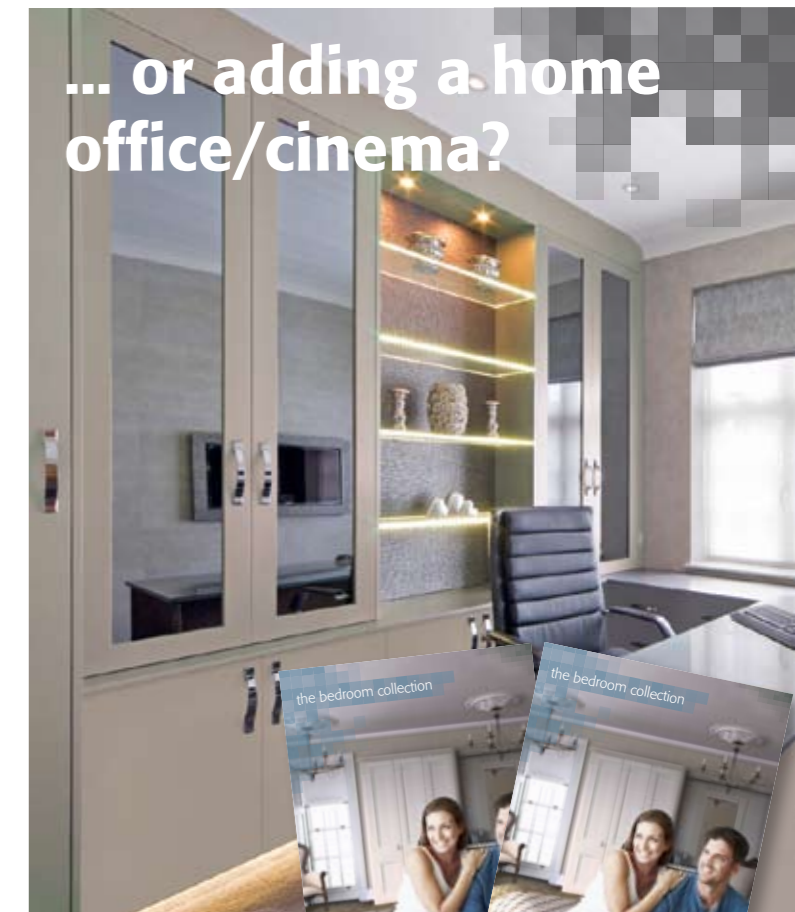

... or adding a home office/cinema?