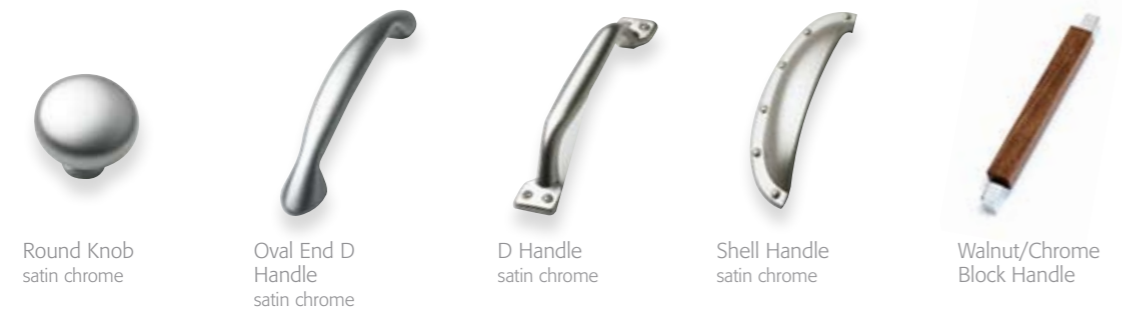

14mm Bar Handles stainless steel

Inset Curved Handles (available in zurfiz range only, see page 11) satin chrome

Inset Curved Handles, fitted

Cylinder Handles stainless steel

Dimple handle satin chrome

Dimple knob satin chrome

G Handle satin chrome

G Pull satin chrome

Swarovski Bar handle chrome

Swarovski 80 Handle chrome

Swarovski 45 Handle chrome

Swarovski 15 Knob chrome

40 Frame Handle stainless steel

74 Frame Handle stainless steel

50 Riven Handle stainless steel

80 Riven Handle stainless steel

Slim Bar Handle stainless steel
Flat Bar Handle satin chrome
Bow Handle satin chrome
Wave Handle satin chrome
Barrel Handle stainless steel

Stepped Taper handle stainless steel
Oval Handle satin chrome
Flat Bow Handle satin chrome
Strap Handle satin chrome
Tapered Bow Handle satin chrome

Round Knob satin chrome
Oval End D Handle satin chrome
D Handle satin chrome
Shell Handle satin chrome
Walnut/Chrome Block Handle