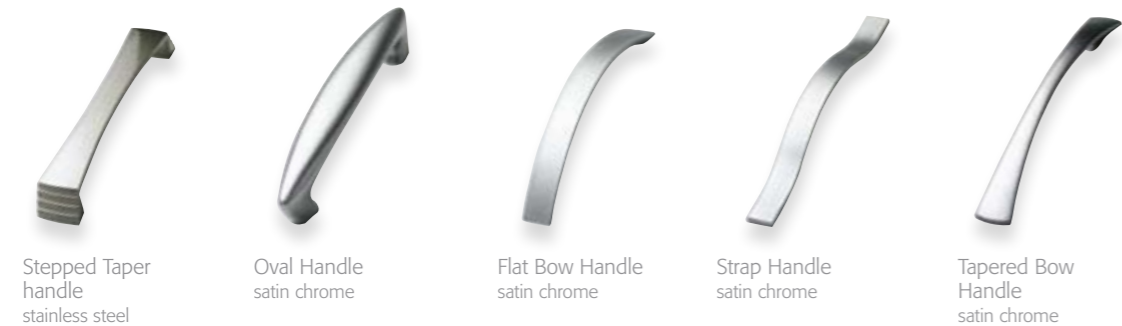

14mm Bar Handles stainless steel

Inset Curved Handles (available in zurfiz range only, see page 11) satin chrome

Inset Curved Handles, fitted

Cylinder Handles stainless steel

Dimple handle satin chrome

Dimple knob satin chrome

50 Riven Handle stainless steel

80 Riven Handle stainless steel

Slim Bar Handle stainless steel
Flat Bar Handle satin chrome
Bow Handle satin chrome
Wave Handle satin chrome
Barrel Handle stainless steel

Stepped Taper handle stainless steel
Oval Handle satin chrome
Flat Bow Handle satin chrome
Strap Handle satin chrome
Tapered Bow Handle satin chrome

Round Knob satin chrome
Oval End D Handle satin chrome
D Handle satin chrome
Shell Handle satin chrome
Walnut/Chrome Block Handle

handle-less rail in satin chrome finish. This sleek minimal look integrates the rail system into the cabinets. See pages 10,12,14, 29, 30 & 37.

Stepped Knob satin chrome
53 Wood Knob

Push Plate stainless steel
Satin Chrome/Chrome Bar Handle
Notched D Handle satin chrome