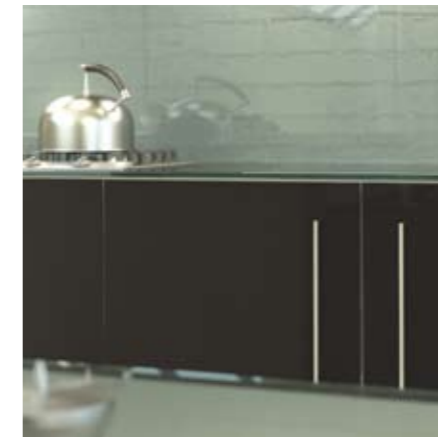

choose an edge

pick from a choice of matching edge;
brushed steel or 3D glass effect edge

colour: ultragloss black

Been to sorrow's kitchen and
cleaned out all the pots?

colour: ultragloss chocolate

The ultimate ultra
chocolate brownies.