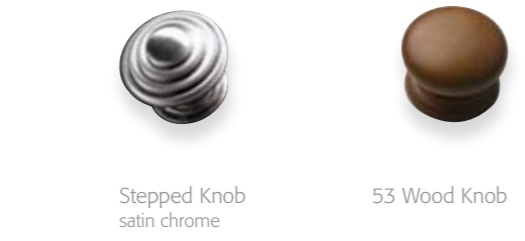

G Handle satin chrome

G Pull satin chrome

Swarovski Bar handle chrome

Swarovski 80 Handle chrome

Swarovski 45 Handle chrome

Swarovski 15 Knob chrome

40 Frame Handle stainless steel

74 Frame Handle stainless steel

50 Riven Handle stainless steel

80 Riven Handle stainless steel

Slim Bar Handle stainless steel
Flat Bar Handle satin chrome
Bow Handle satin chrome
Wave Handle satin chrome
Barrel Handle stainless steel

Stepped Taper handle stainless steel
Oval Handle satin chrome
Flat Bow Handle satin chrome
Strap Handle satin chrome
Tapered Bow Handle satin chrome

Round Knob satin chrome
Oval End D Handle satin chrome
D Handle satin chrome
Shell Handle satin chrome
Walnut/Chrome Block Handle

handle-less rail in satin chrome finish. This sleek minimal look integrates the rail system into the cabinets. See pages 10,12,14, 29, 30 & 37.

Stepped Knob satin chrome
53 Wood Knob

Push Plate stainless steel
Satin Chrome/Chrome Bar Handle
Notched D Handle satin chrome