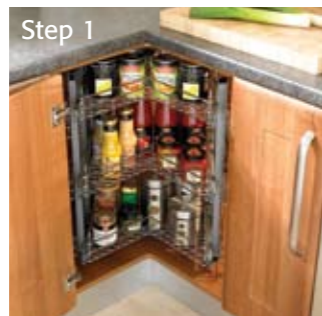

Ultimate 360° Carousel
Provides optimum corner storage and accessibility. Fits a standard 900 x 900mm 'L' shaped corner base unit

Step 1
Step 1 - Open door
Ultimate 360° carousel