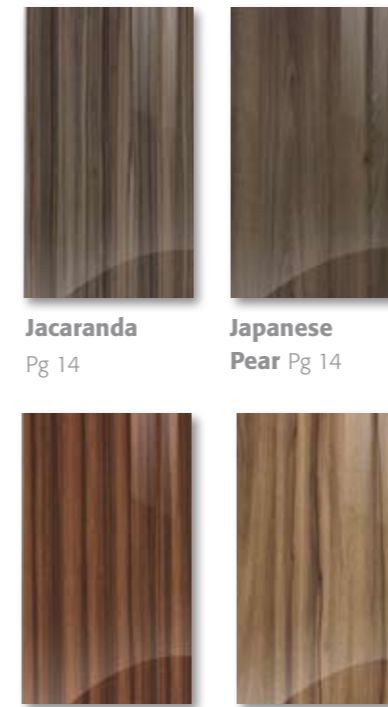

ultragloss solid colours

Black Pg 8
Chocolate Pg 9, 12, 13
Cream Pg 10, 12
Plum Pg 10
Saffron Pg 11, 13
White Pg 11, 16, 17

All ultragloss solid colour doors, drawer fronts and panels are available with; matching, glass effect or brushed steel effect edges.

Samples shown are ultragloss plum.

matching glass effect brushed steel effect

ultragloss woodgrains

Jacaranda Pg 14
Japanese Pear Pg 14
Macassar Pg 15
Noce Marino Pg 15, 16, 17

Woodgrain colours are available with vertical or horizontal grain direction, you choose!